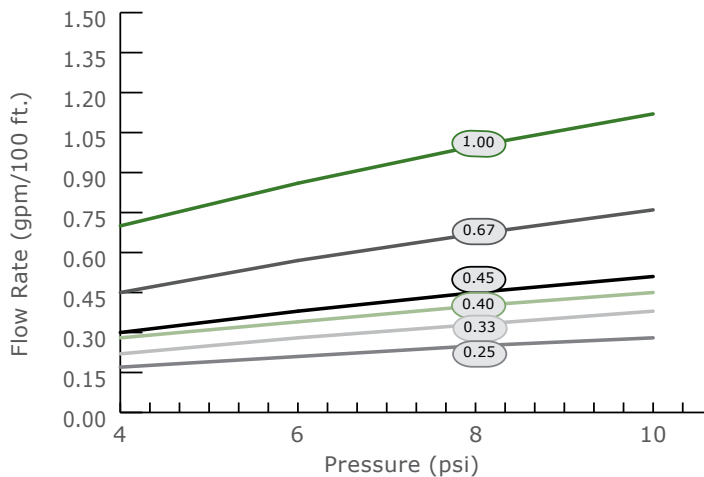

gph	Micron	Mesh
<0.170	80	200
0.170-0.320	100	150
>0.320	130	120

Ro-Drip Drip Tape provides a reliable, cost-effective solution for all your sub-surface and above ground drip irrigation needs. Ro-Drip Drip Tape is specifically engineered to deliver uniform flow rates while addressing the most difficult maintenance issue faced by drip growers today: blockage during high contaminant conditions.

Our patented Ro-Drip design employs two independent anti-plugging systems: Vortex Flow Action, which resists clogs by keeping particulate in suspension; and our exclusive Expanding Flow Channel, which reacts to blockages by actually changing shape, often purging even the toughest particulate build-up. Additionally, our patented manufacturing process creates a precision-molded flow channel with a large cross section, which can pass larger particulate and deliver the uniform flow rates you demand.

*@ 8 PSI **Max. Length of run: 0% Slope, 90% EU, @ 8 PSI

Flow Versus Pressure Chart: Ro-Drip Drip Tape

Suggested Use of Ro-Drip Drip Tape

- 5 mil** - Used where rocks and pests are at a minimum and where cost is an important factor. Can be used on the surface or in sub-surface applications with mulch.
- 6 mil** - Used where rocks and pests are at a minimum and where cost is an important factor. This tape is more resilient than 5 mil and more cost effective than 8 mil.
- 8 mil** - Recommended for new drip tape users seeking a thin walled yet durable tape and for growers who double crop or use their tape for long season crops.
- 10 mil** - Added thickness makes this tape more resistant to mechanical damage from rocky soils and insects than its thinner walled counterparts. This product is well suited for multi-season use in surface or sub-surface applications.