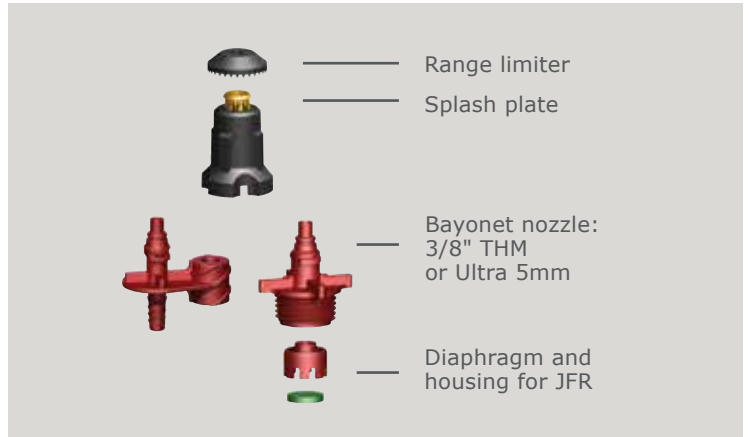

Jet+ / JFR Jet Stream Sprays

Jet+ - Maximum Recommended No. of Jets on Irrigation Laterals

Nozzle Color (flow)	Wetting Diameter	Emitter Spacing	Pipe Internal Diameter (inch)			
			0.62"	0.72"	0.83"	1.06"
(gph)	(ft)*	(ft)				
Light Blue (8.1)	13.7	10	28	37	48	72
		15	24	32	41	62
		20	22	29	37	56
Black (10.5)	15	10	24	31	40	61
		15	20	27	35	52
		20	18	24	31	47
Blue (13.9)	17.7	10	20	26	34	51
		15	17	22	29	44
		20	15	20	26	39
D. Blue (17.4)	19	10	17	23	29	45
		15	15	19	25	38
		20	13	17	23	34
Green (20.3)	23	10	15	16	21	33
		15	13	17	18	28
		20	12	14	16	25
Red (27.7)	18.2	10	13	17	21	33
		15	11	14	18	28
		20	10	13	16	25

* Nozzle at 10 inches above ground level.

JFR - Maximum Recommended No. of Jets on Irrigation Laterals

Nozzle Color (Flow)	Wetting Diameter	Emitter Spacing	Pipe Diameter (inch)					
			0.62"			0.83"		
(gph)	(ft)*	(ft)	Lateral Inlet Pressure (psi)					
			25	35	45	25	35	45
Black (6.1)	10.5	10	27	45	55	46	75	92
		15	24	39	47	40	64	79
		20	21	35	43	36	58	71
Blue (7.9)	13.5	10	23	38	46	39	63	77
		15	20	32	40	33	54	67
		20	18	29	36	30	49	60
Dark Blue (11)	13.5	10	19	31	38	32	52	63
		15	16	26	32	27	44	54
		20	14	24	29	24	40	49
Green (14)	14.4	10	16	26	32	27	44	53
		15	13	22	27	23	37	46
		20	12	20	25	20	34	41
Red (18.5)	21	10	13	22	27	22	36	45
		15	11	18	23	19	31	38
		20	10	17	20	17	28	34
White (25.1)	21	10	11	18	22	18	30	37
		15	9	15	19	15	26	31
		20	8	13	17	14	23	28

* Nozzle at 10 inches above ground level.